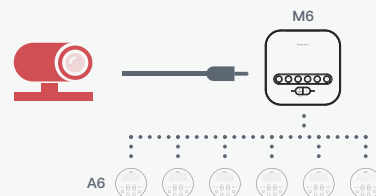

A6 Overall Feature Description

The iMage A6 Bluetooth wireless microphone speaker stick to the plug and play concept, with clear and high definition sound quality, user can set up a small size conference in most time-saving way, and it can quickly be done without the assistance of professional IT staff. The iMage A6 Can connect to variety of different devices, such as computer, laptop, mobile phone, tablet. In addition, when connect with iMage M6 (optional), user can connect to video conference codec and expand multiple iMage A6 to quickly build a conference room environment for 12-30 people. According to the user's habits or configuration of the conference room, the placement of each iMage A6 can be freely changed.

Mode Button

Mode Description

USB Mode

Adjust iMage A6 Speakerphone mode to USB mode, and then plug in to computer or laptop.

Bluetooth Mode

Connect to mobile devices, such as mobile phone and tablet via Bluetooth mode. After pairing, you can start a conference call with iMage A6.

Link Mode

Connect to video conference codec through the iMage M6 (optional) and expand iMage A6 to a maximum of 6, in order to create 1-30 conference environments for users.

Specification

A. General

Product Name	iMage A6
Dimensions	140x140x45mm
Weight	420±5g
Operating Tempature	0-60°C±2°C
Accessories	Micro USB Cable/ User Guide