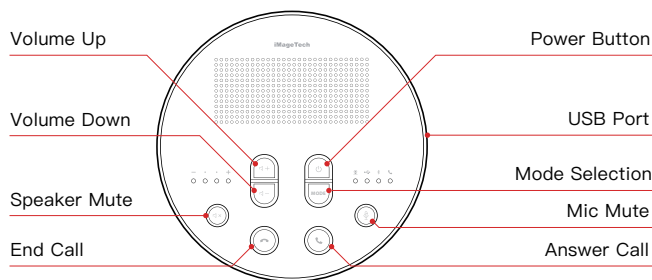

Expandability

Connected to iMage M6 (optional) can be expanded to multiple iMage A6, become median and large sized conference applications.

Flexibility

Suitable for placing in various conference rooms, no longer limited by the configuration of conference room.

A6 Overall Feature Description

The iMage A6 Bluetooth wireless microphone speaker stick to the plug and play concept, with clear and high definition sound quality, user can set up a small size conference in most time-saving way, and it can quickly be done without the assistance of professional IT staff. The iMage A6 Can connect to variety of different devices, such as computer, laptop, mobile phone, tablet. In addition, when connect with iMage M6 (optional), user can connect to video conference codec and expand multiple iMage A6 to quickly build a conference room environment for 12-30 people. According to the user's habits or configuration of the conference room, the placement of each iMage A6 can be freely changed.

Mode Button

Mode Description

USB Mode

Adjust iMage A6 Speakerphone mode to USB mode, and then plug in to computer or laptop.

Bluetooth Mode

Connect to mobile devices, such as mobile phone and tablet via Bluetooth mode. After pairing, you can start a conference call with iMage A6.

Link Mode

Connect to video conference codec through the iMage M6 (optional) and expand iMage A6 to a maximum of 6, in order to create 1-30 conference environments for users.

Specification

A. General

Product Name	iMage A6
Dimensions	140x140x45mm
Weight	420±5g
Operating Tempature	0-60°C±2°C
Accessories	Micro USB Cable/ User Guide